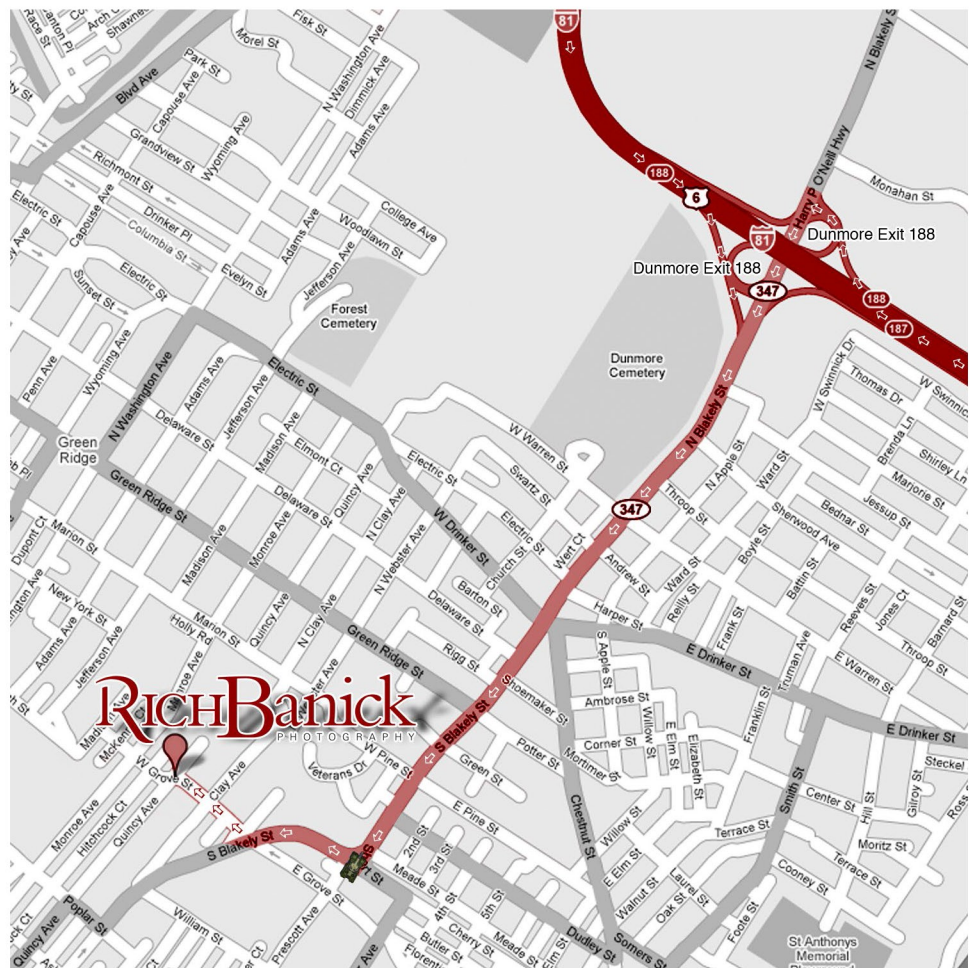

DIRECTIONS

From 81 North or South of Dunmore.

Take exit 188 off of 81 to Dunmore.

Follow Blakely Street through Dunmore Corners.

At the Y in the road (at the tank), bear right. Follow as the road curves around to a stop sign. Make a right onto West Grove Street.

Follow West Grove Street down the hill. The studio is on the right side at the intersection of West Grove Street and Quincy Avenue.

Parking is located in the lot on West Grove Street. Please do not park on Quincy Ave.

Rich Banick Photography is located at the intersection of West Grove Street and Quincy Avenue in Dunmore near Sibio's Restaurant. Off street parking is available in our parking lot next to the Grove Street Entrance. Please enter on West Grove Street under the awning marked Rich Banick Photography.